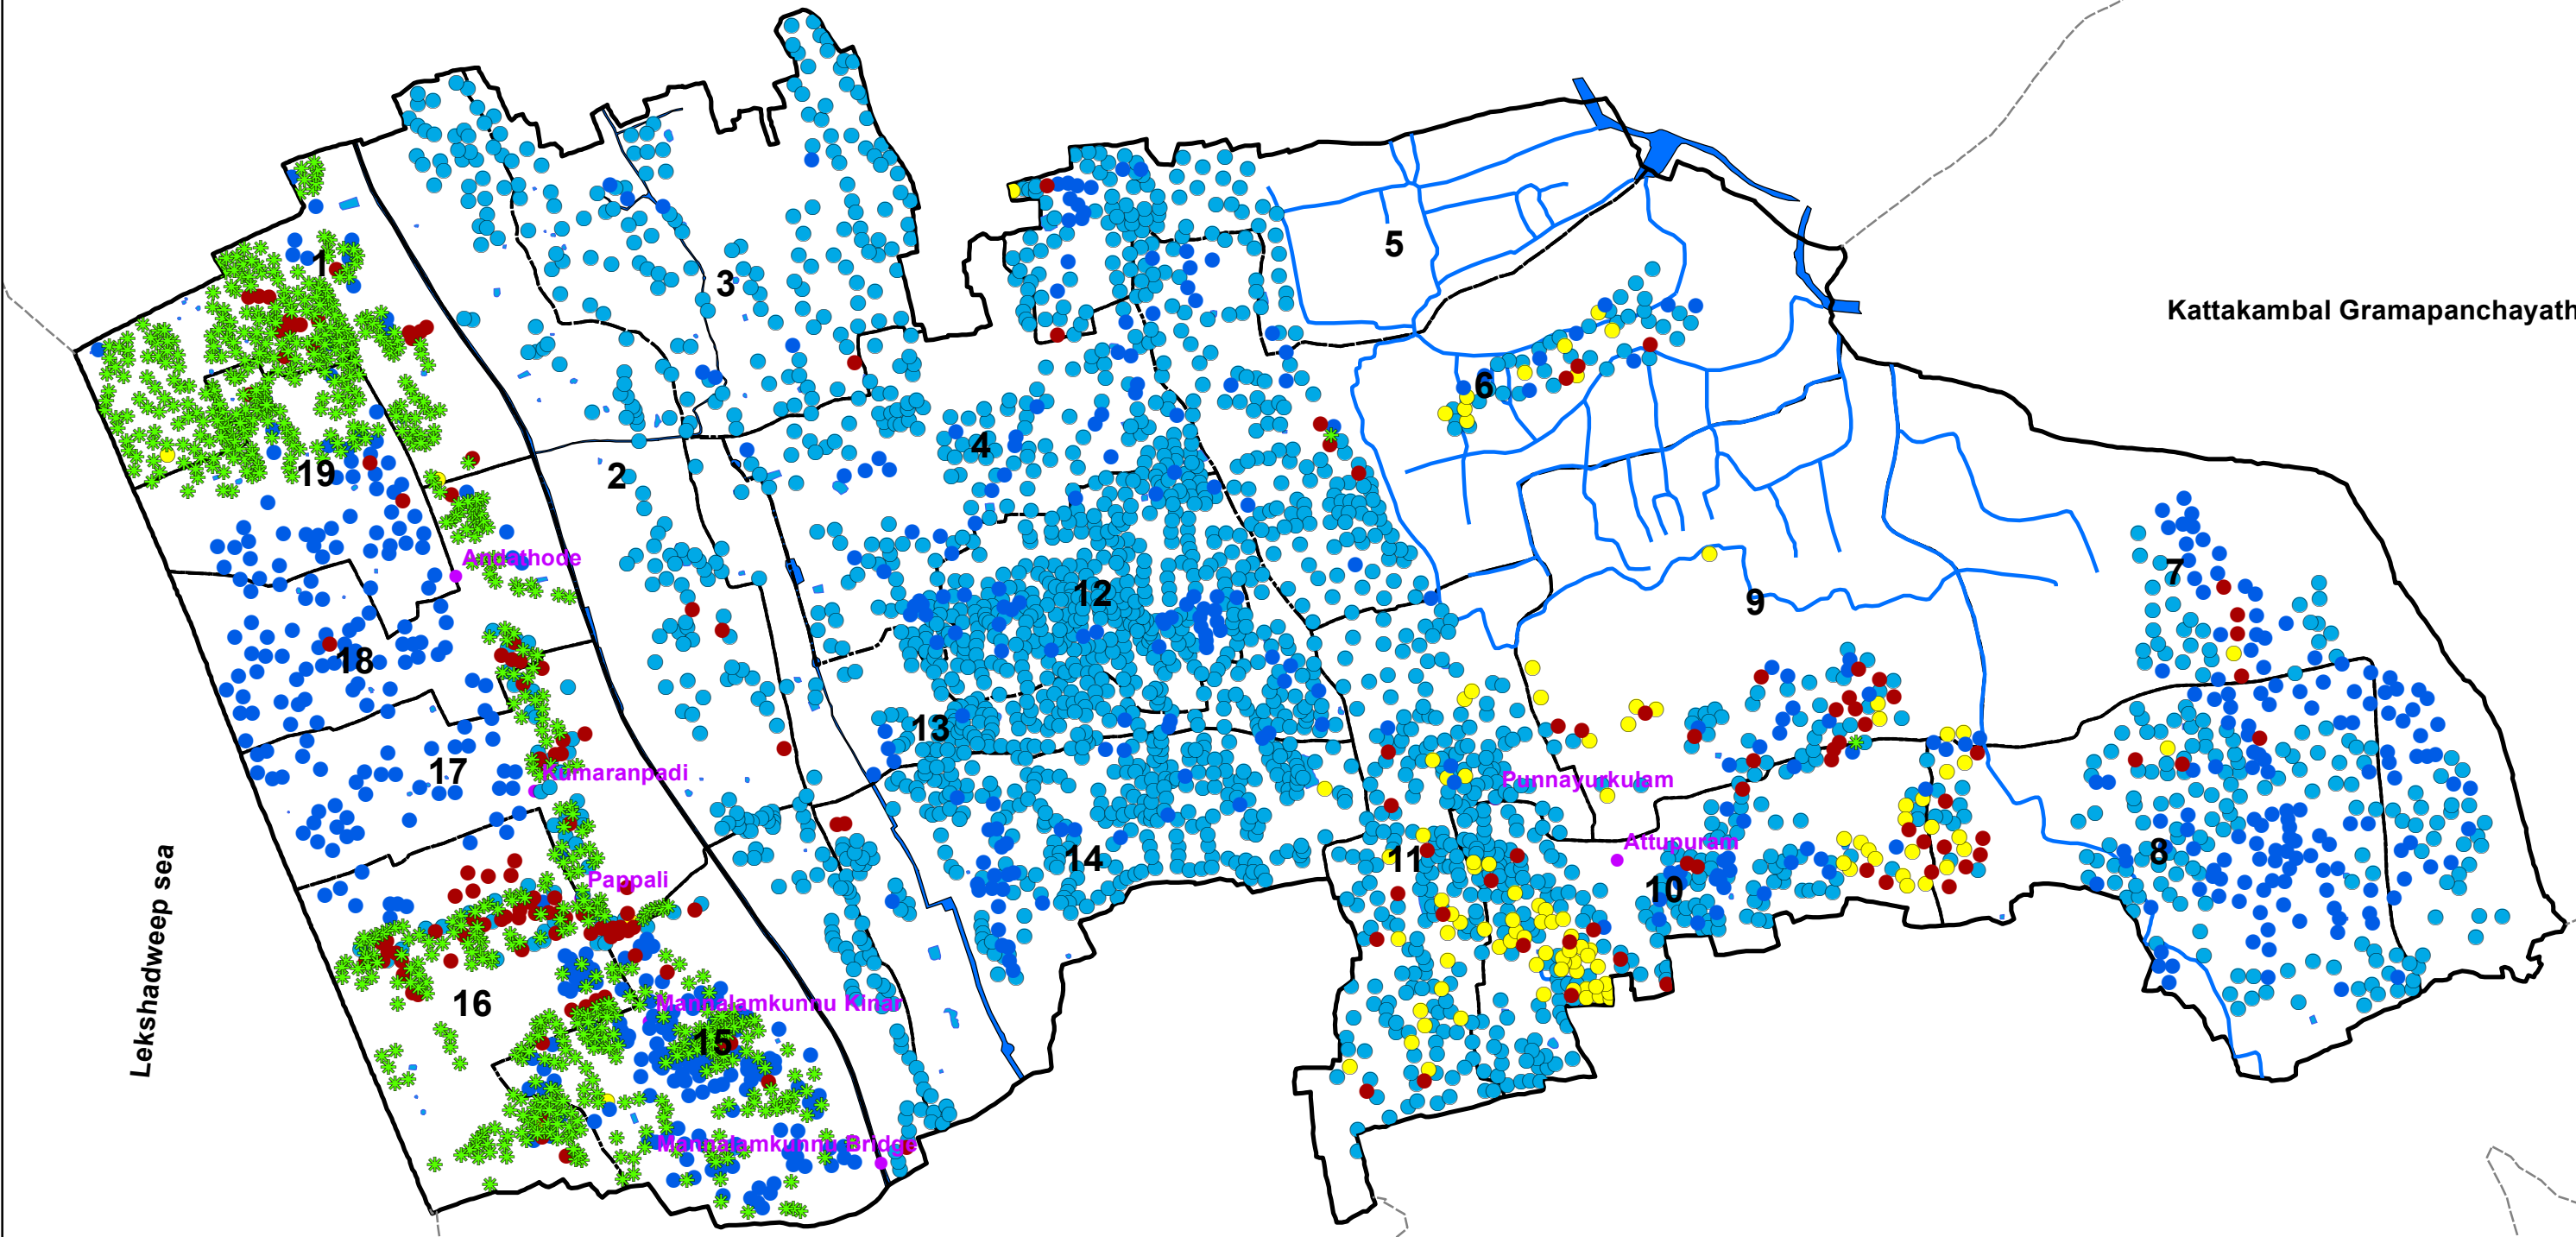

WATER RESOURCES2

PUNNAYOORKULAM GRAMA PANCHAYATH

Perumpadappu Gramapanchayath

Kattakambal Gramapanchayath

Vadakkekadu Gramapanchayath

Punnayoor Gramapanchayath

Legend

- ★ Bore well
- Non Perennial well
- Perennial well
- Ringed Non Perennial
- Ringed Perennial
- Placenames
- Drain
- Ponds
- Ward Boundary
- Panchayath boundary