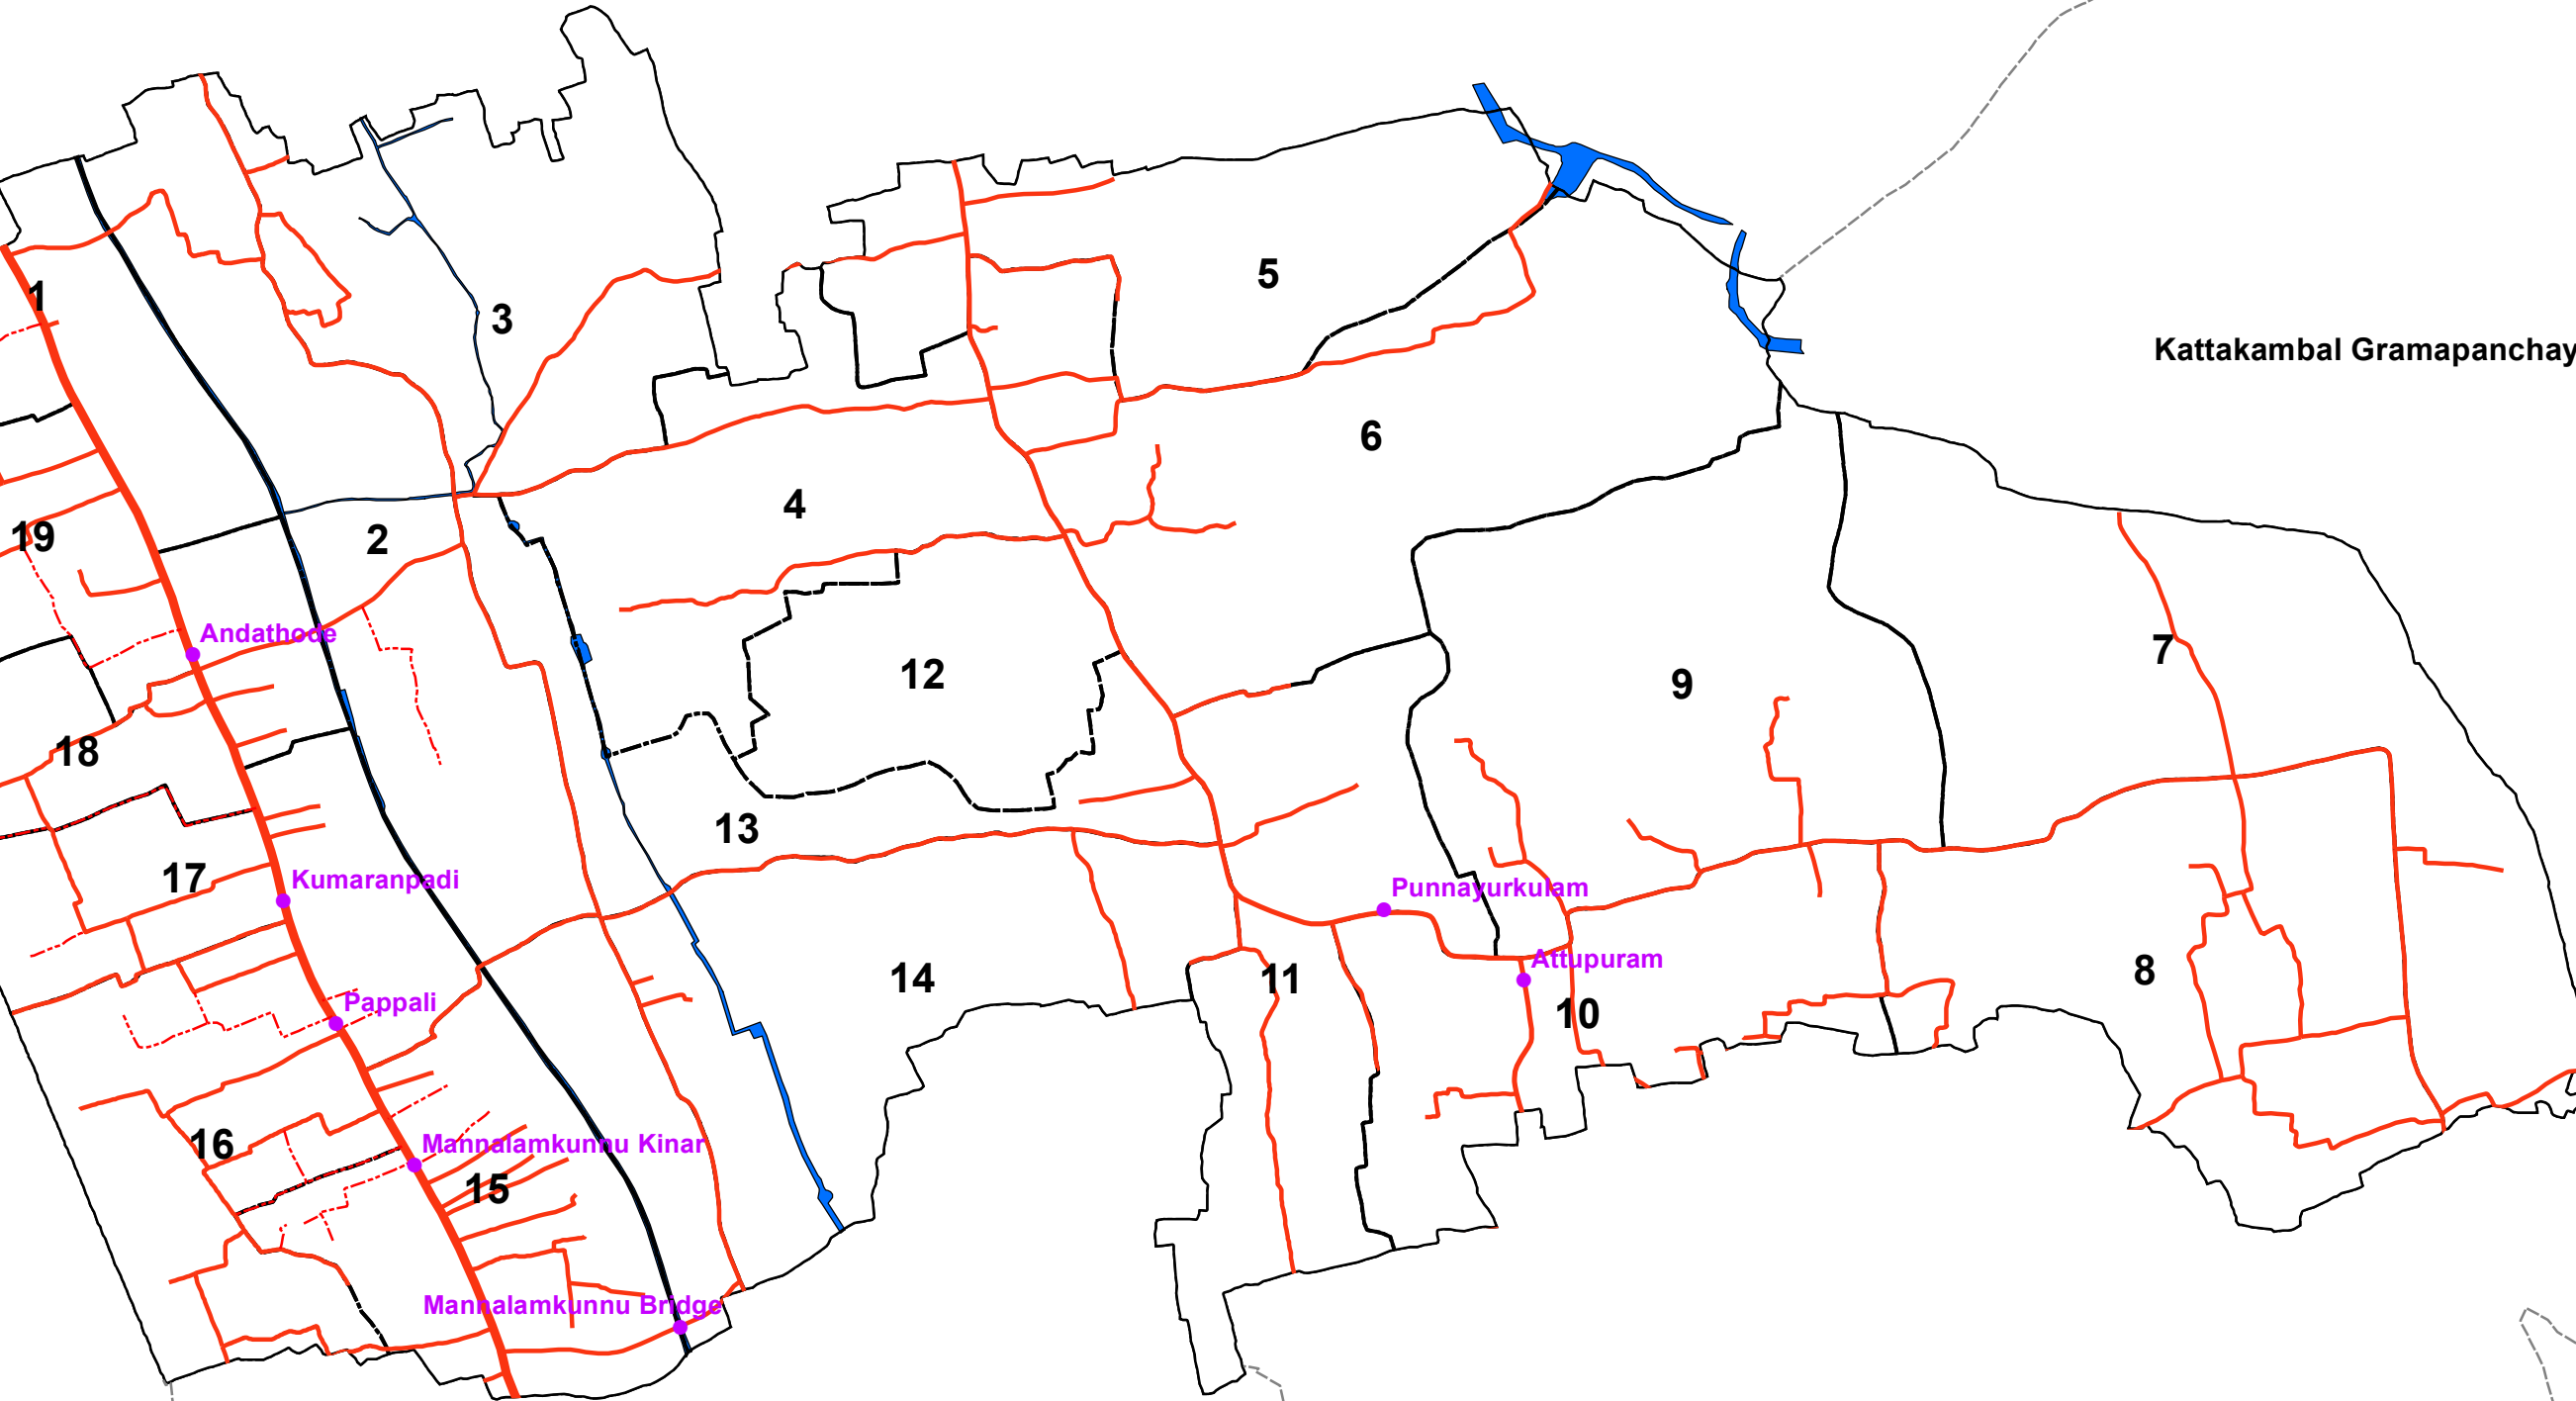

ROAD NETWORK

PUNNAYOORKULAM GRAMA PANCHAYATH

Perumpadappu Gramapanchayath

Kattakambal Gramapanchayath

Vadakkekadu Gramapanchayath

Punnayoor Gramapanchayath

Lekshadweep sea

- Legend**
- Placenames
 - NH17
 - District roads
 - Other roads
 - - - un tarred
 - - - Ward Boundary
 - Panchayath boundary