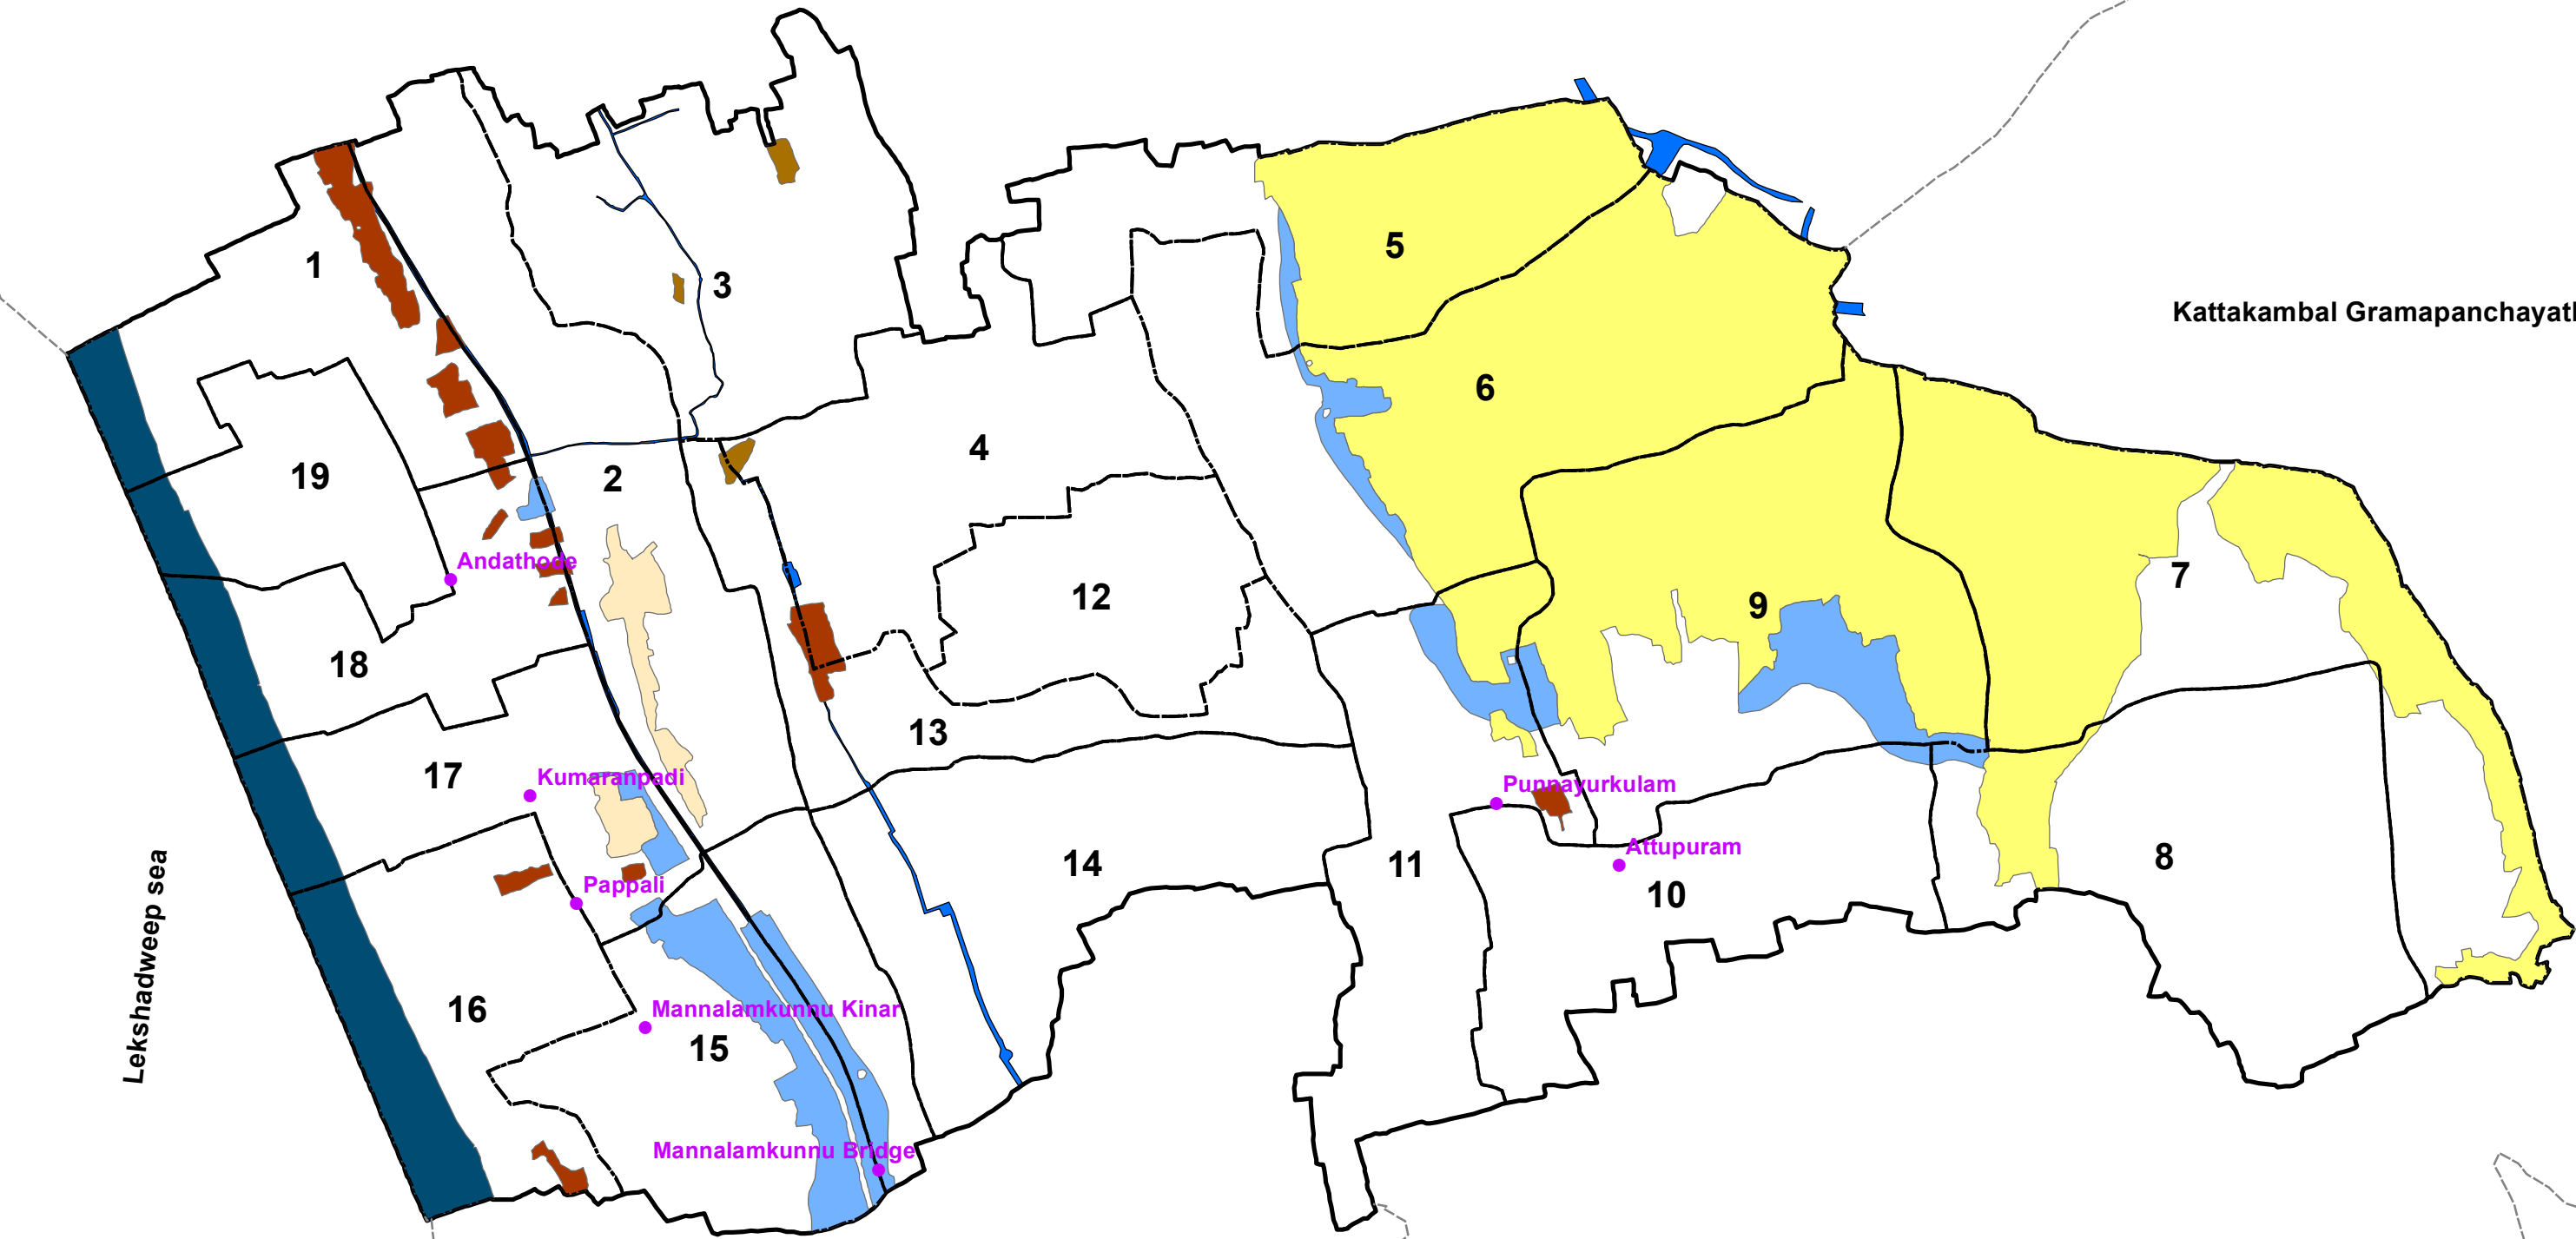

# ENVIRONMENTAL MAP

## PUNNAYOORKULAM GRAMA PANCHAYATH

Perumpadappu Gramapanchayath

Kattakambal Gramapanchayath

Vadakkekadu Gramapanchayath

Punnayoor Gramapanchayath

**Legend**

- Placenames
- Cultivable waste land
- Kule land
- Flooded Paddy Land
- Temparary Water Logged Area
- Salt Water Area +Water Scared Area
- Waste land
- Ward Boundary
- Panchayath boundary