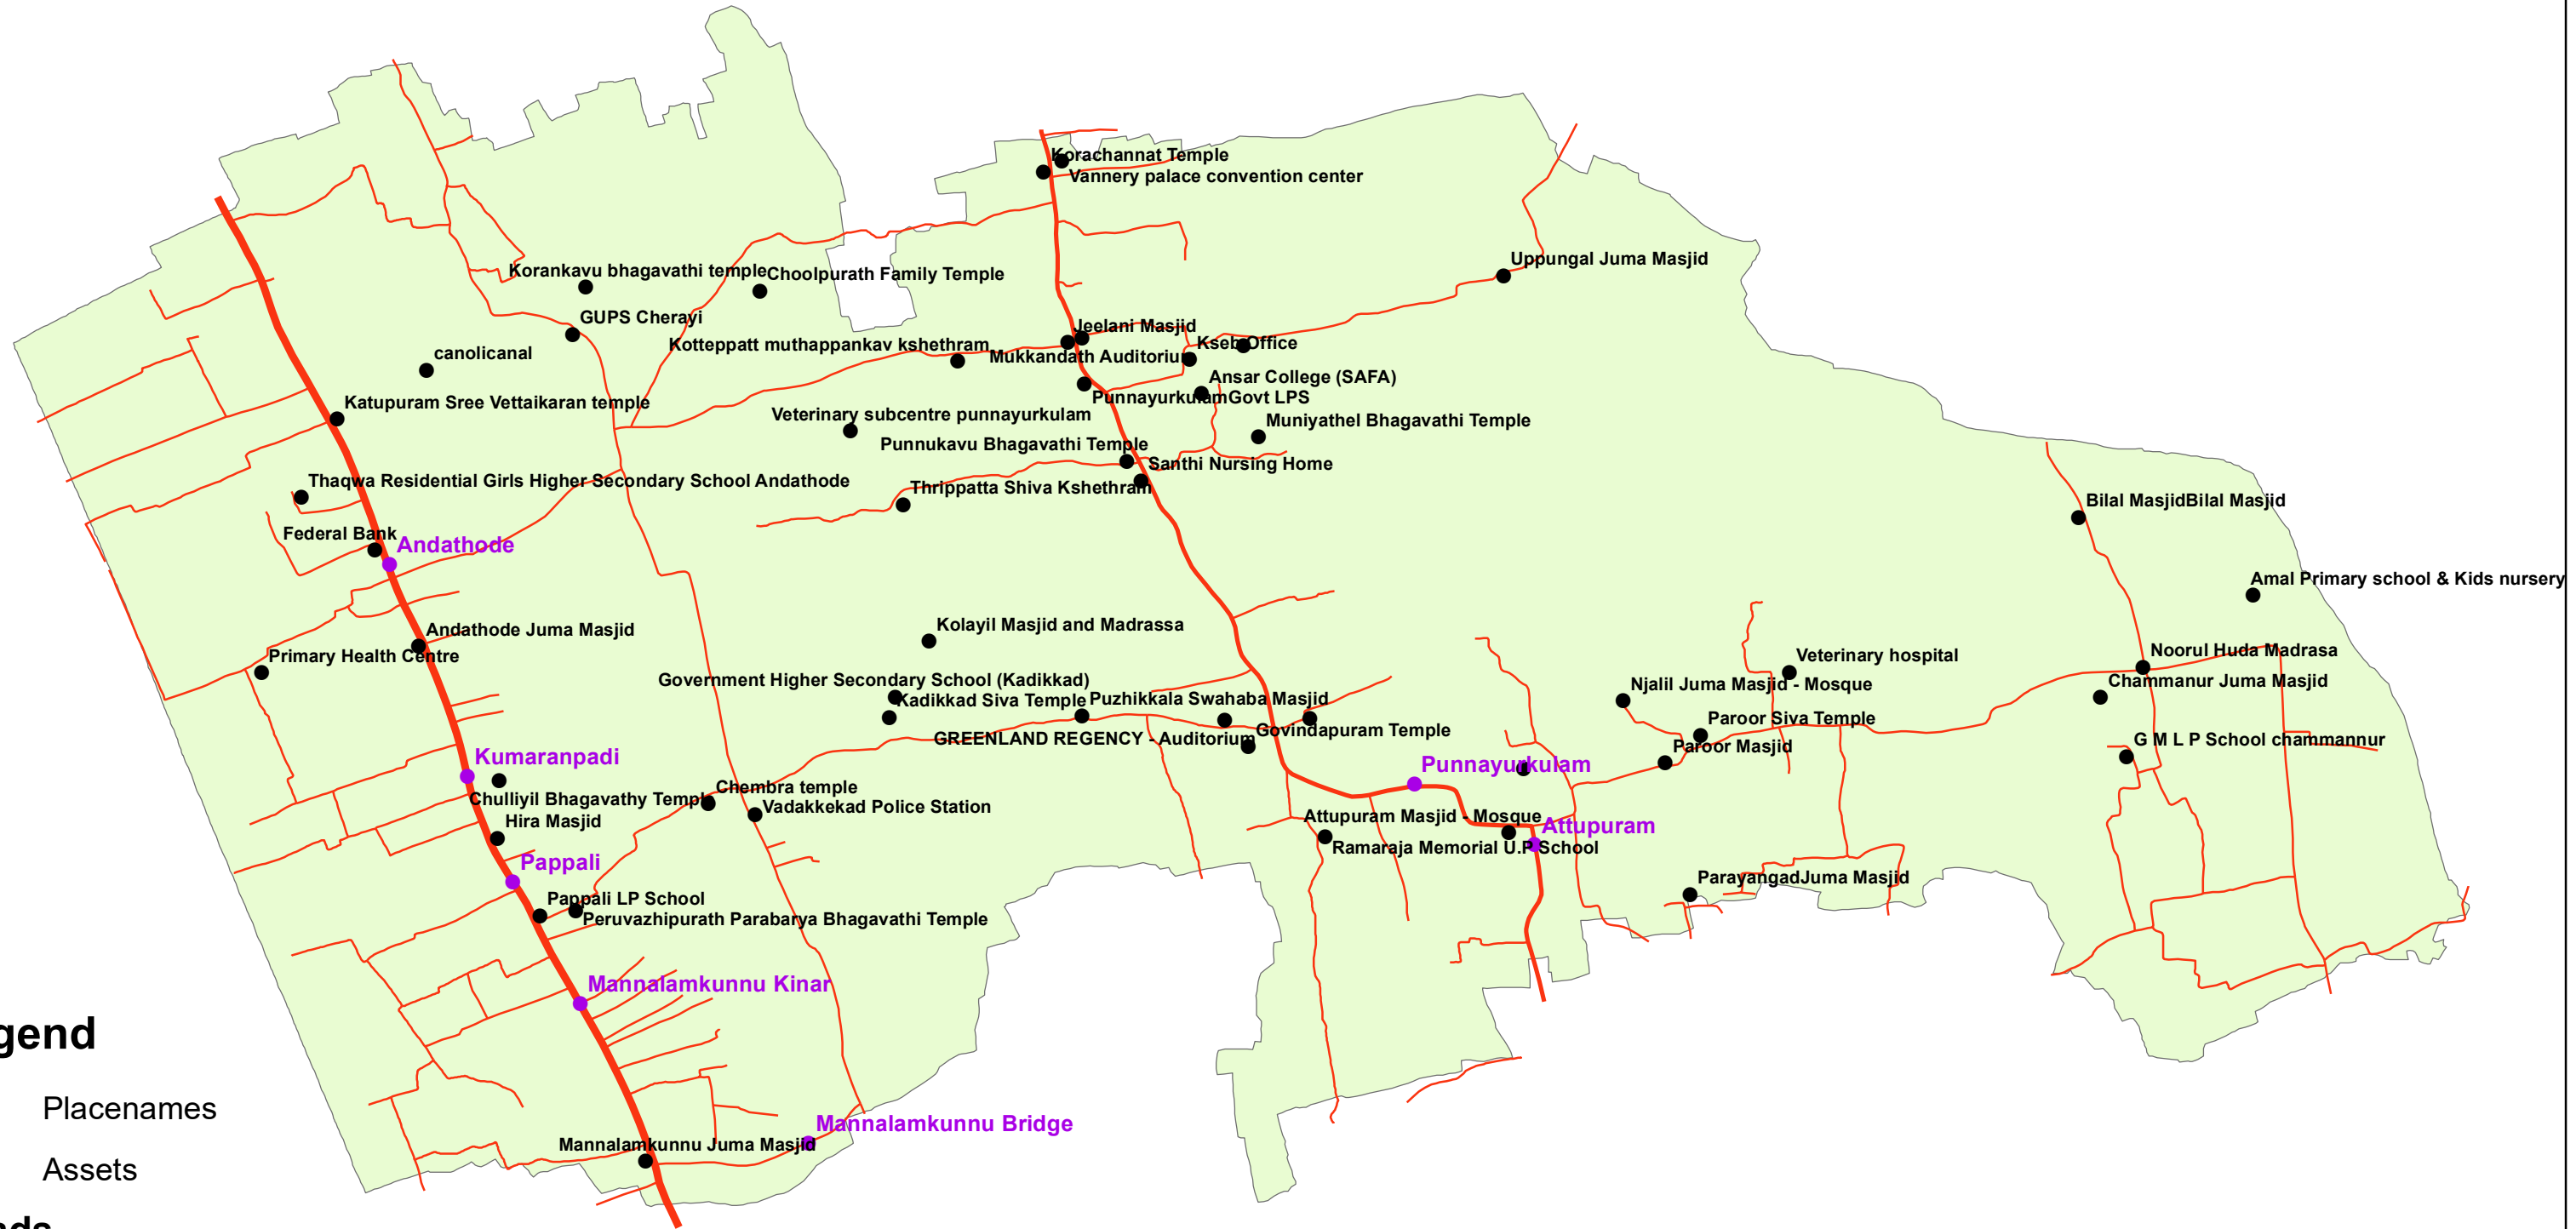

ASSET MAP

PUNNAYOORKULAM GRAMAPANCHAYATH

SCALE=1:21,000

Legend

- Placenames
- Assets

Roads

- NH17
- District roads
- Other roads
- Panchayath Boundary